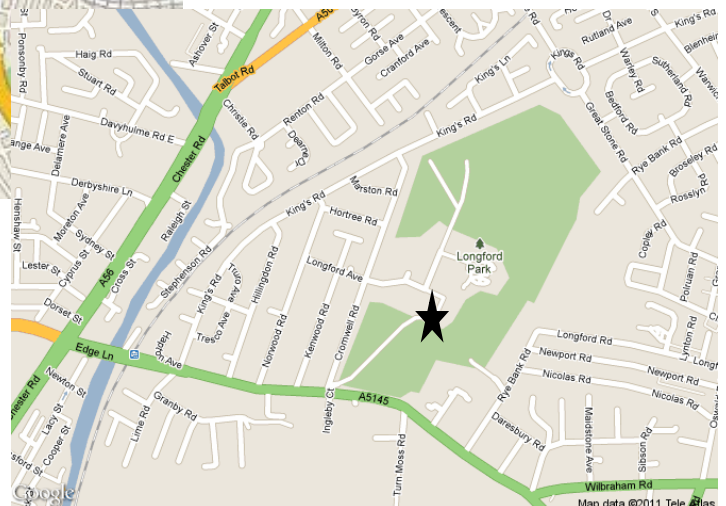

*Full school PE kit = HOUSE COLOURED TOP, UG TRACKSUIT BOTTOMS/ SHORTS/ PLAIN PE LEGGINGS, WHITE SOCKS & APPROPRIATE SPORTING TRAINERS. STUDENTS CANNOT WEAR AIR FORCES 1s OR CONVERSE TYPE TRAINERS.