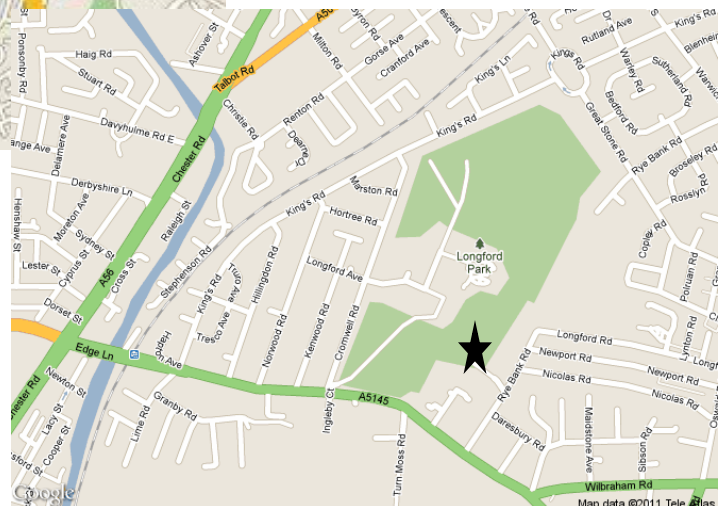

Directions to Longford Park, Ryebank Road, Stretford, Manchester M21 9TA

Directions by Public Transport

Longford Park is less than 5 minutes walk from the Stretford Tram Metro Link, on the Manchester to Altrincham Line. On leaving the Tram station take a left onto Edge lane and a short walk will take you to the main park entrance to Longford Park.

Longford Park is easily accessible by bus being close to both the Manchester-Altrincham and Urmston-Stockport Quality Bus Corridor routes.

Buses run along Edge Lane to many destinations. Plan your journey to Longford Park at the TFGM (Transport for Greater Manchester) website www.tfgm.com